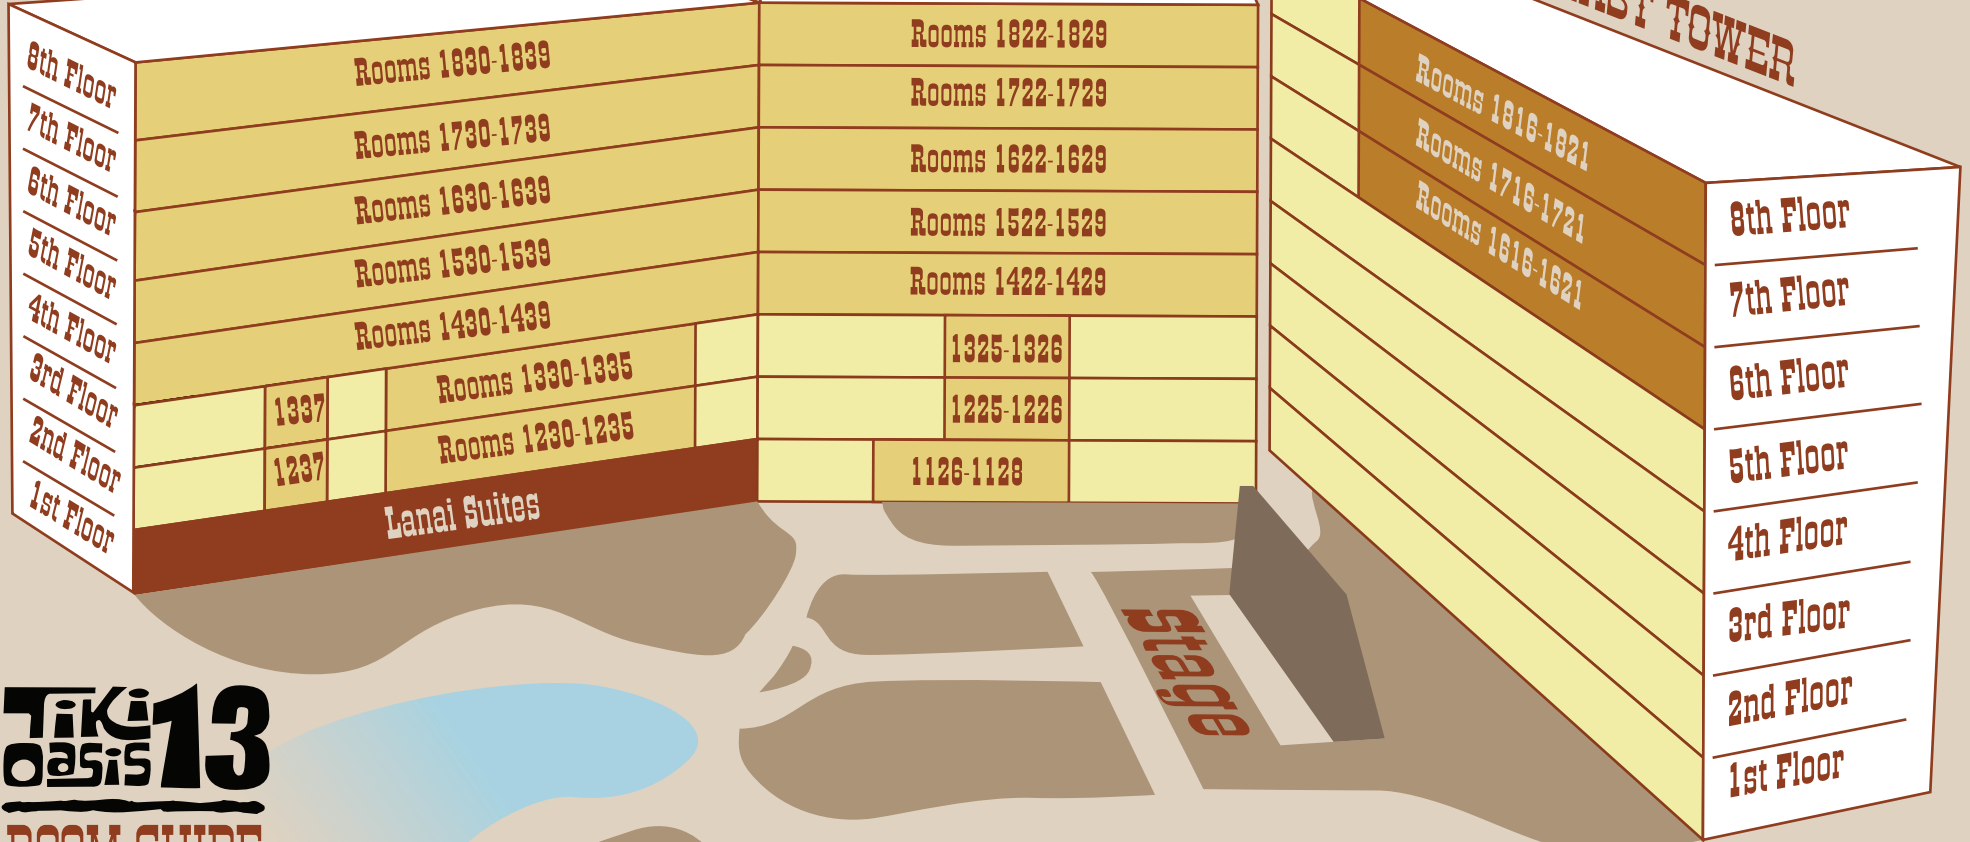

SOUTH WEST TOWER

SOUTH EAST TOWER

EAST TOWER

Tiki Oasis 13

ROOM GUIDE

- LANAI SUITES
- ROOMS w/ OBSTRUCTED VIEWS
- POOL VIEW & STAGE VIEW (Unobstructed Views)
- POOL VIEW & BACK OF STAGE VIEW (Unobstructed Views)

POOL VIEW & STAGE VIEW ROOMS