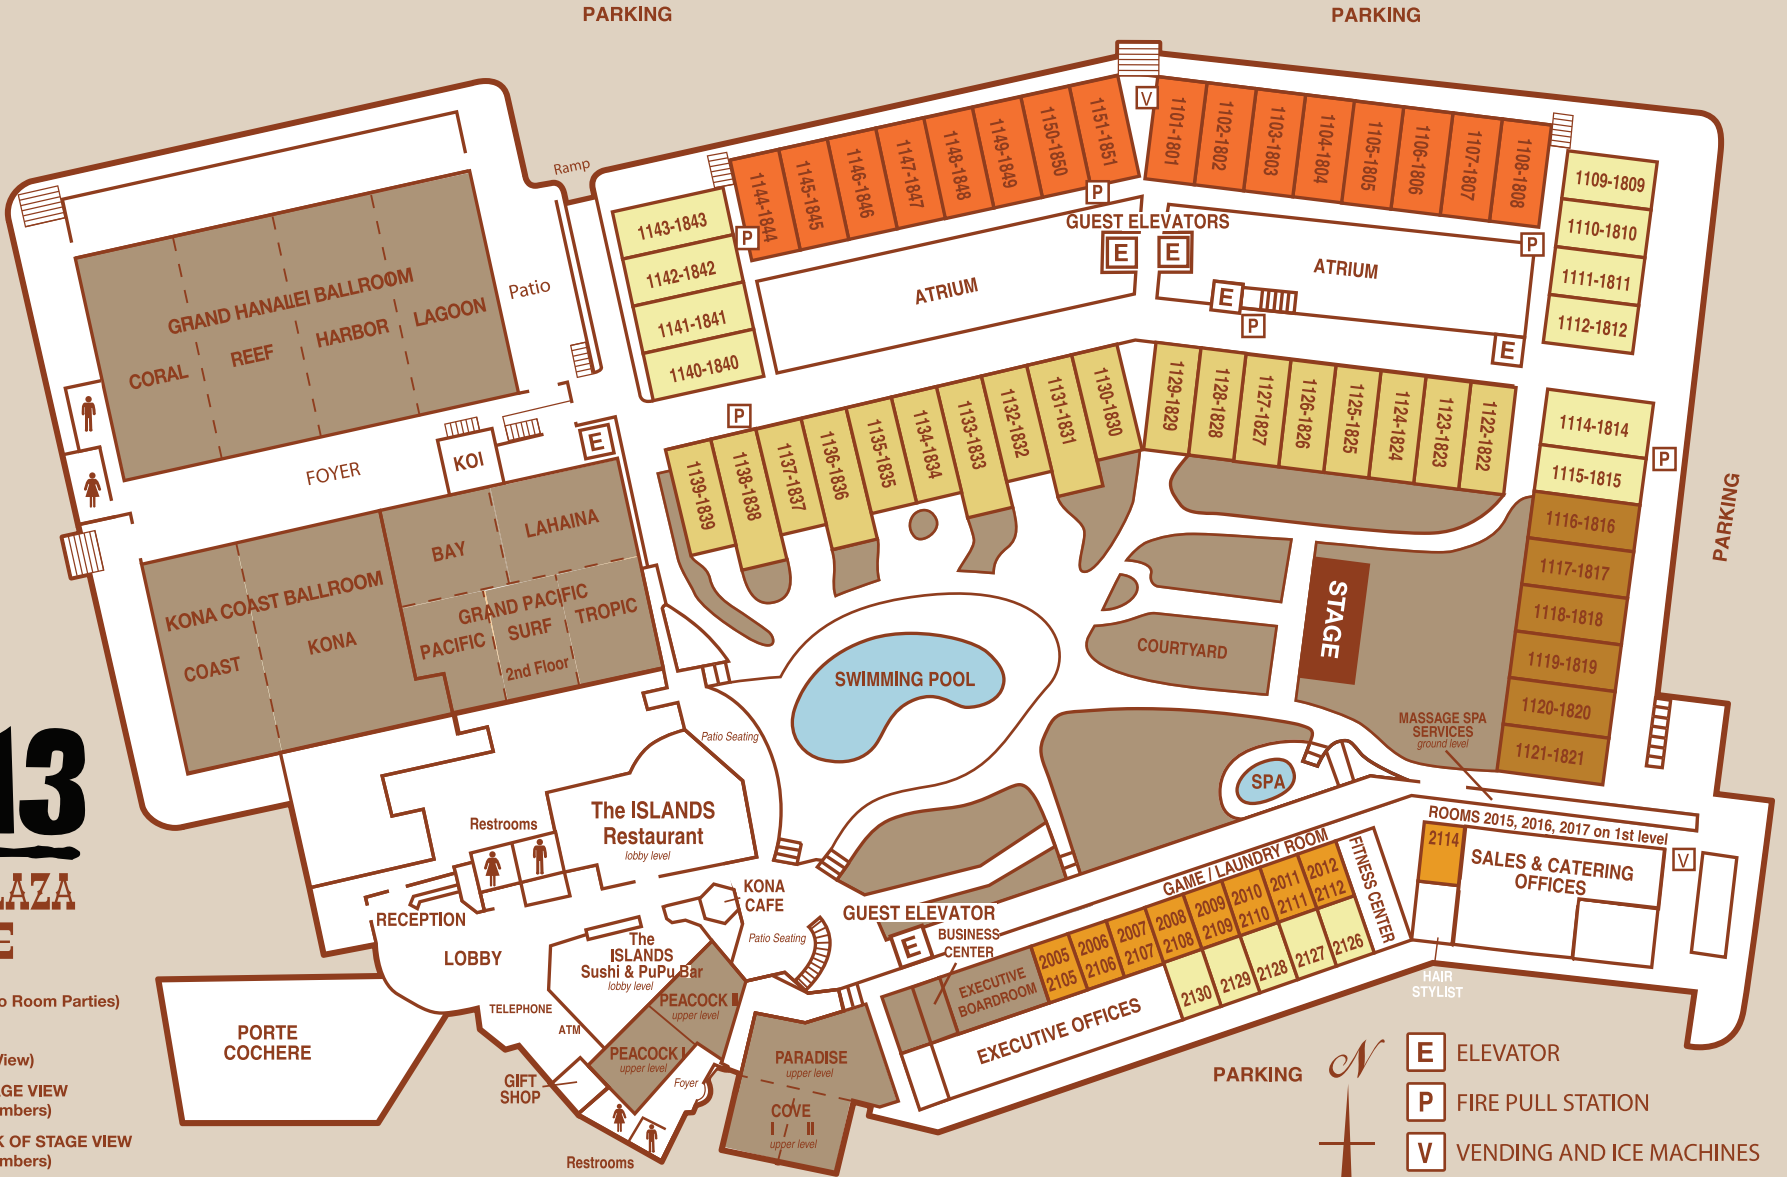

HAWAII
OAHU

MAUI
KAUAI

Restrooms

LANAI
BOARDROOM

CONFERENCE SUITES

Tiki Oasis 13

CROWNE PLAZA ROOM GUIDE

- QUIET ROOMS (No Room Parties)
- Leisure Room (aka Golf Course View)
- POOL VIEW & STAGE VIEW (selected room numbers)
- POOL VIEW, BACK OF STAGE VIEW (selected room numbers)
- Single King

- ELEVATOR
- FIRE PULL STATION
- VENDING AND ICE MACHINES
- RESTROOMS